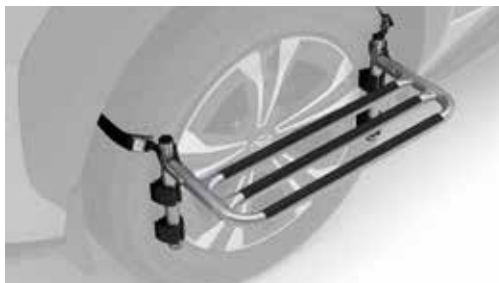

Wheel Step

Get the extra height you need to easily access all your rooftop lifestyle accessories with convenience. Constructed of heavy-duty steel with rubber bumpers to prevent wheel scraps and scuffs. This step also folds into a carrying bag for easy storage when not in use.